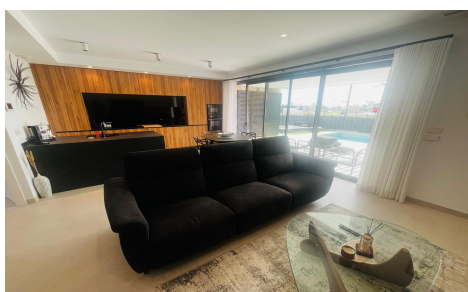

4

4

177m²

262m²

N/A

The Ultimate Luxury Retreat in Santa Rosalía Lake & Life Resort, Murcia Occupying a prime south-facing corner plot, this exceptional resale Villa Almendro offers a rare blend of contemporary design, versatile living space, and breathtaking views of Europe's largest man-made crystal lagoon. Situated in the award-winning Santa Rosalía Lake & Life Resort, this four-storey home is designed for both high-end Mediterranean living and savvy investment. Property Highlights * Corner Plot Advantage: Enhanced privacy and natural light on a spacious end plot, perfectly oriented to capture the sun. * Expansive Living Area: A bright, open-plan lounge, dining, and kitchen area featuring floor-to-ceiling glass doors that lead directly to your private...(Ask for More Details!)