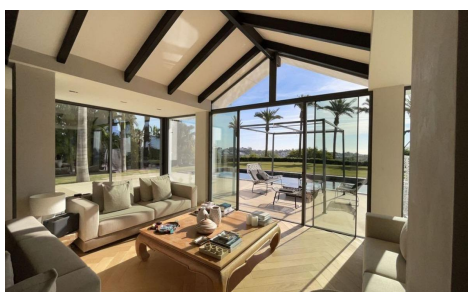

SPS66751S

Villa in Benahavis

€5,000,000

5

5

838m²

3,000m²

Set within a secure gated community in BenahavÃ-s, this exceptional property offers complete privacy and panoramic views stretching across the golf course to the Mediterranean Sea. Recently refurbished throughout, the villa is situated on an expansive 3,000 m² plot and is thoughtfully distributed over two spacious levels, combining a functional architectural design with premium finishes. The main living areas are flooded with natural light, seamlessly blending indoor and outdoor spaces while framing the spectacular coastal and golf valley views. The interior layout features five spacious bedroom suites and five bathrooms, complemented by unique lifestyle elements including a bespoke games room and a dedicated gallery space. Outdoors, the mature