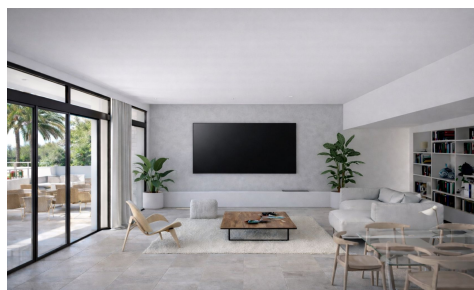

MLS69172N

Villa in Benitachell **€1,575,000**

4

3

280m²

890m²

Luxury villa development for sale in Benitachell, Cumbre del Sol. 4 bedrooms, sea views, large swimming pool and close to Lady Elizabeth School. This luxury villa development in Benitachell (Cumbre del Sol) offers an attractive opportunity for buyers wishing to build a contemporary villa in a central location, close to Lady Elizabeth International School. Description The villa is spread over two levels and has a practical layout. On the main floor, there is a spacious living and dining room with an open-plan kitchen, featuring a breakfast bar and utility room. The master bedroom has a dressing room and an en-suite bathroom. There is also a second bedroom with an en-suite...(Ask for More Details!)