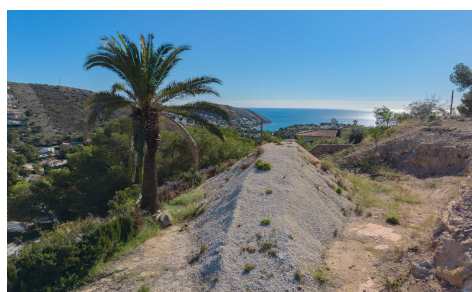

## Villa in Moraira

€3,300,000

5

5

706m<sup>2</sup>

1,835m<sup>2</sup>

Exclusive designer villa located in Moraira, near El Portet, with spectacular panoramic views of the sea and the surrounding natural landscape. The villa combines contemporary architecture and Mediterranean elegance through clean lines and spacious, bright rooms. Distributed over two floors, the ground floor features a garage, wine cellar, gym, large entrance hall, and bedrooms with views of the landscape. The upper floor houses the main bedrooms with en-suite bathrooms and a large open-plan space of over 90 m<sup>2</sup> that integrates the kitchen, dining room, and living room with a stunning 180° panoramic view of the sea. From this room, there is access to a wrap-around terrace and an open porch...(Ask for More Details!)