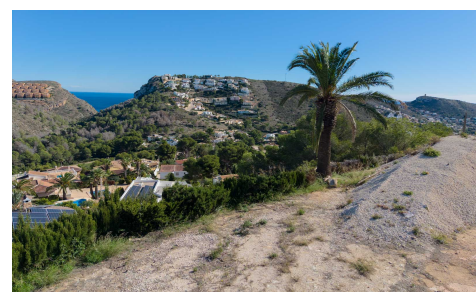

## Villa in Moraira

€3,300,000

5

5

706m<sup>2</sup>

1,835m<sup>2</sup>

Exclusive designer villa located in Moraira, near El Portet, with spectacular panoramic views of the sea and the surrounding natural landscape. The villa combines contemporary architecture and Mediterranean elegance through clean lines and spacious, bright rooms. Distributed over two floors, the ground floor features a garage, wine cellar, gym, large entrance hall, and bedrooms with views of the landscape. The upper floor houses the main bedrooms with en-suite bathrooms and a large open-plan space of over 90 m<sup>2</sup> that integrates the kitchen, dining room, and living room with a stunning 180° panoramic view of the sea. From this room, there is access to a wrap-around terrace and an open porch...(Ask for More Details!)