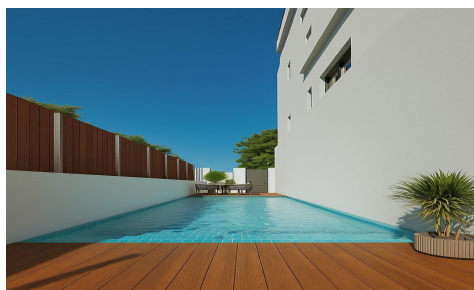

SPS60058R

Penthouse in San Pedro del Pinatar

€949,900

3

3

171m²

N/A

New Build Apartments Just 100 m from the Beach in Lo Pagan, San Pedro del Pinatar Exclusive Coastal Residential in a Prime Location This new construction residential complex consists of only 10 modern apartments located in Lo Pagan San Pedro del Pinatar less than 100 meters from the beach. Set in one of the most attractive areas of the Mar Menor this development offers a perfect combination of seaside living comfort and excellent investment potential. Lo Pagan is well known for its relaxed atmosphere natural mud baths and proximity to both the Mar Menor and the Mediterranean Sea. Modern Apartments and a Unique Penthouse Option The project...(Ask for More Details!)