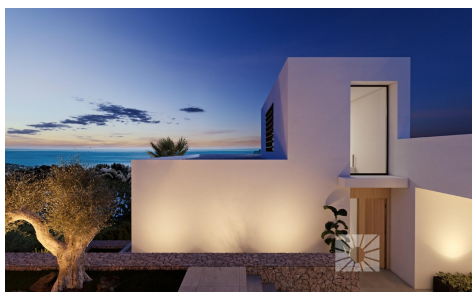

SPS48745H

Villa in Altea

€1,908,000

4

6

535m²

1,252m²

N/A