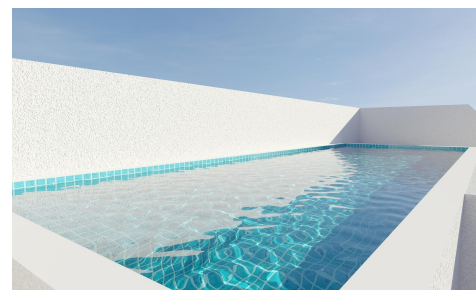

SPS89098Z

Penthouse in Torrevieja

€259,000

1

1

74m²

N/A

Newly built apartments in Torrevieja Just 600 metres from Playa del Cura beach Prime location in the heart of Torrevieja Discover these brand new apartments and penthouses in one of the most sought-after areas of Torrevieja, just 600 metres from Playa del Cura beach and 300 metres from the seafront promenade. Located in the city centre, this lively neighbourhood offers all essential amenities within walking distance, including supermarkets, shops, restaurants, cafés and public transport. Torrevieja is a well-known coastal town on the Costa Blanca, famous for its mild Mediterranean climate, lively atmosphere and year-round seaside lifestyle. Modern apartments with spacious layouts This exclusive new development consists of...(Ask for More Details!)