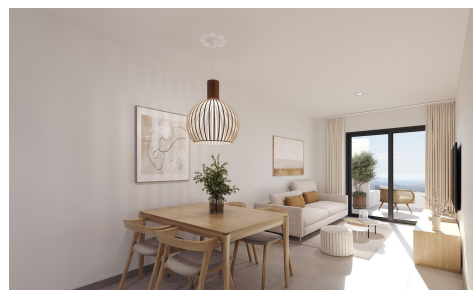

SPS44874A

Apartment in Torrevieja

€209,000

1

1

52m²

N/A

Newly built apartments in Torrevieja Just 600 metres from Playa del Cura beach Prime location in the heart of Torrevieja Discover these brand new apartments and penthouses in one of the most sought-after areas of Torrevieja, just 600 metres from Playa del Cura beach and 300 metres from the seafront promenade. Located in the city centre, this lively neighbourhood offers all essential amenities within walking distance, including supermarkets, shops, restaurants, cafés and public transport. Torrevieja is a well-known coastal town on the Costa Blanca, famous for its mild Mediterranean climate, lively atmosphere and year-round seaside lifestyle. Modern apartments with spacious layouts This exclusive new development consists of...(Ask for More Details!)