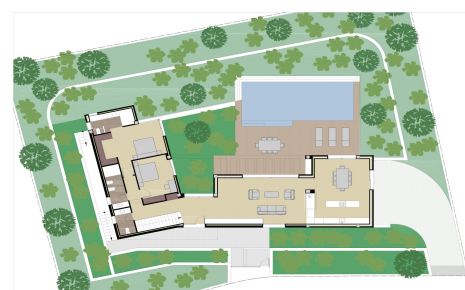

MLS42556S

Villa in Javea

€1,795,000

3

3

300m²

1,000m²

Located in the residential area of Tosalet 5 in J avea, this exceptional Ibiza-style villa combines contemporary architecture with timeless Mediterranean elegance, set on a generous 1,000 m2 plot with approximately 300 m2 of built area. The property enjoys open panoramic views of the Mediterranean Sea and, on exceptionally clear days, offers the rare privilege of seeing the island of Ibiza on the horizon. Designed with a focus on light, space and seamless indoor-outdoor living, the villa features clean architectural lines, high-quality materials and a refined aesthetic throughout. The main living level offers a spacious open-plan layout, where the living and dining areas connect effortlessly with the outdoor terraces through large...(Ask for More Details!)