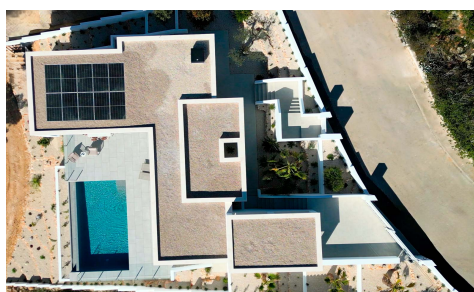

MLS75702N

Villa in Benitachell

€1,300,000

4

5

215m²

813m²

Located in the prestigious residential area of Cumbre del Sol, this elegant villa combines contemporary architecture with a strong connection to the Mediterranean surroundings and native vegetation, offering open views and a desirable southwest orientation. It is designed to maximise light, space and the connection between indoor and outdoor areas. The property is distributed over two levels, with the main living area located entirely on the upper floor, offering the convenience of single-level living. This level includes three double bedrooms, one of them with en-suite bathroom and direct access to the terrace. The living room, dining area and kitchen are arranged in an open-plan layout, with generous proportions and direct...(Ask for More Details!)