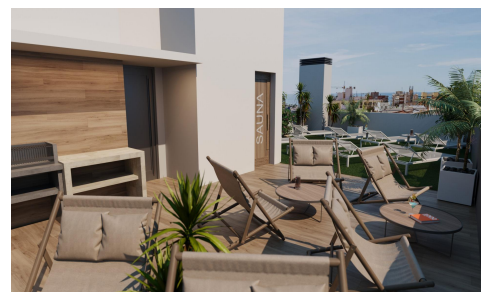

SPS59554M

Apartment in Torrevieja **€205,000**

1

1

57m²

N/A

Newly built apartments in Torrevieja, just 600 metres from Playa del Cura beach Prime location in the heart of Torrevieja Discover these brand new apartments and penthouses in one of the most sought-after areas of Torrevieja, just 600 metres from Playa del Cura beach and 400 metres from the seafront promenade. Located in the city centre, this lively neighbourhood offers all essential amenities within walking distance, including supermarkets, shops, restaurants, cafés and public transport. Torrevieja is a well-known coastal town on the Costa Blanca, famous for its mild Mediterranean climate, lively atmosphere and year-round seaside lifestyle. Modern apartments with spacious layouts This exclusive new development consists of...(Ask for More Details!)