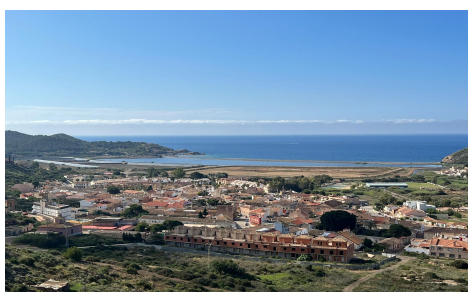

SPS11217W

Town House in La Union

€220,500

3

1

173m²

N/A

New Build Townhouses with Sea Views in Portman Murcia Exclusive Residential Living in Portman Bay This exclusive development of 39 newly built townhouses is located in an elevated position in Portman, offering panoramic views over the Mediterranean and the beautiful Portman Bay. Just 1.6 km from the beach, these homes are designed to embrace the authentic Mediterranean lifestyle in a peaceful and privileged natural setting. Portman is a charming coastal town surrounded by protective mountains and open to the sea, enjoying a south facing orientation and mild temperatures throughout the year. The area is ideal for outdoor enthusiasts, with hiking and mountain biking routes, crystal clear...(Ask for More Details!)