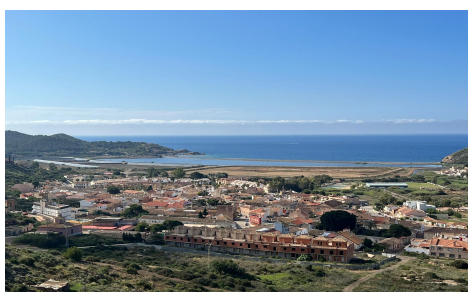

SPS29447D

Town House in La Union

€208,000

2

1

143m²

N/A

New Build Townhouses with Sea Views in Portman Murcia Exclusive Residential Living in Portman Bay This exclusive development of 39 newly built townhouses is located in an elevated position in Portman, offering panoramic views over the Mediterranean and the beautiful Portman Bay. Just 1.6 km from the beach, these homes are designed to embrace the authentic Mediterranean lifestyle in a peaceful and privileged natural setting. Portman is a charming coastal town surrounded by protective mountains and open to the sea, enjoying a south facing orientation and mild temperatures throughout the year. The area is ideal for outdoor enthusiasts, with hiking and mountain biking routes, crystal clear...(Ask for More Details!)