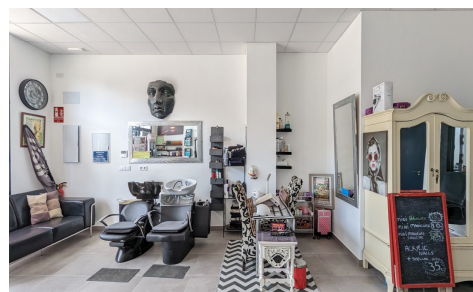

SPS72232B

Commercial in Lo Crispin €85,000

0

0

69m²

N/A

N/A

Beautiful spacious commercial property located in the heart of Lo Crispin, Algorfa. Book your viewing now!