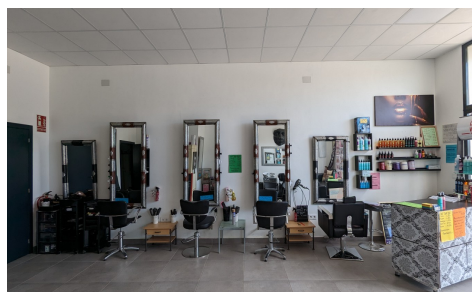

SPS72232B

Commercial in Lo Crispin €85,000

0

0

69m²

N/A

N/A

Beautiful spacious commercial property located in the heart of Lo Crispin, Algorfa. Book your viewing now!