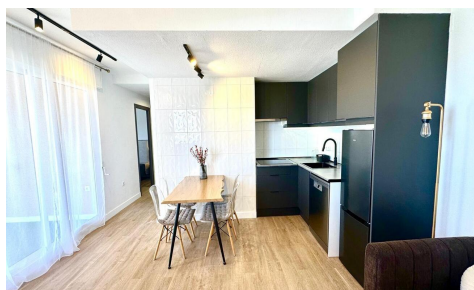

2

2

N/A

N/A

N/A

DescriptionSpectacular Duplex Penthouse 400 metres from the beach “ Style, comfort and a prime locationThis impressive duplex penthouse is located just 400 metres from the sea, offering a unique opportunity for those looking for a spacious, modern home close to the coast. With a built area of 120 m², this property has been designed to offer comfort, functionality and an excellent layout on two levels. Main floor: spaciousness, design and outdoor accessUpon entering the property, we find a hallway that efficiently distributes the rooms, providing privacy and a natural transition to the common areas. On this floor there is a full bathroom with a shower tray and hydromassage, designed to...(Ask for More Details!)