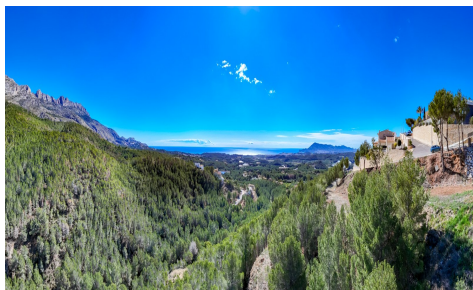

SPS59882E

Land a Plots in Altea **€133,100**

0

0

N/A

1,928m²

N/A

Urban plots available in the Santa Clara development (Callosa d'En SarriÃ), Sierra de Altea, specifically designed for marketing to investors/developers.