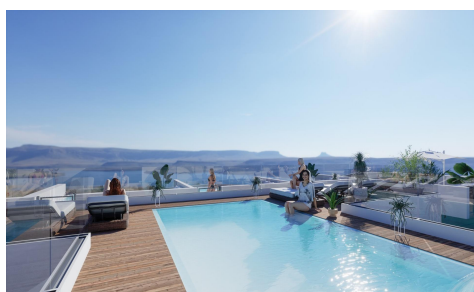

SPS37474T

Penthouse in Torrevieja

€469,000

2

2

64m²

N/A

NEW BUILD PENTHOUSES IN TORREVIEJA New Build avant-garde design five-storey development in Torrevieja with 34 exclusive properties offers a variety of living options, from stylish apartments to penthouses with breathtaking panoramic views. Every corner of residential has been carefully planned to maximise space and natural light, creating bright and welcoming environments that invite well-being. Residential majestically located in the heart of Torrevieja, consolidating itself as a residential development full of elegance and modernity. Its strategic location ensures that residents will feel part of this amazing city with easy access to a variety of services and attractions. It is a unique opportunity to invest...(Ask for More Details!)