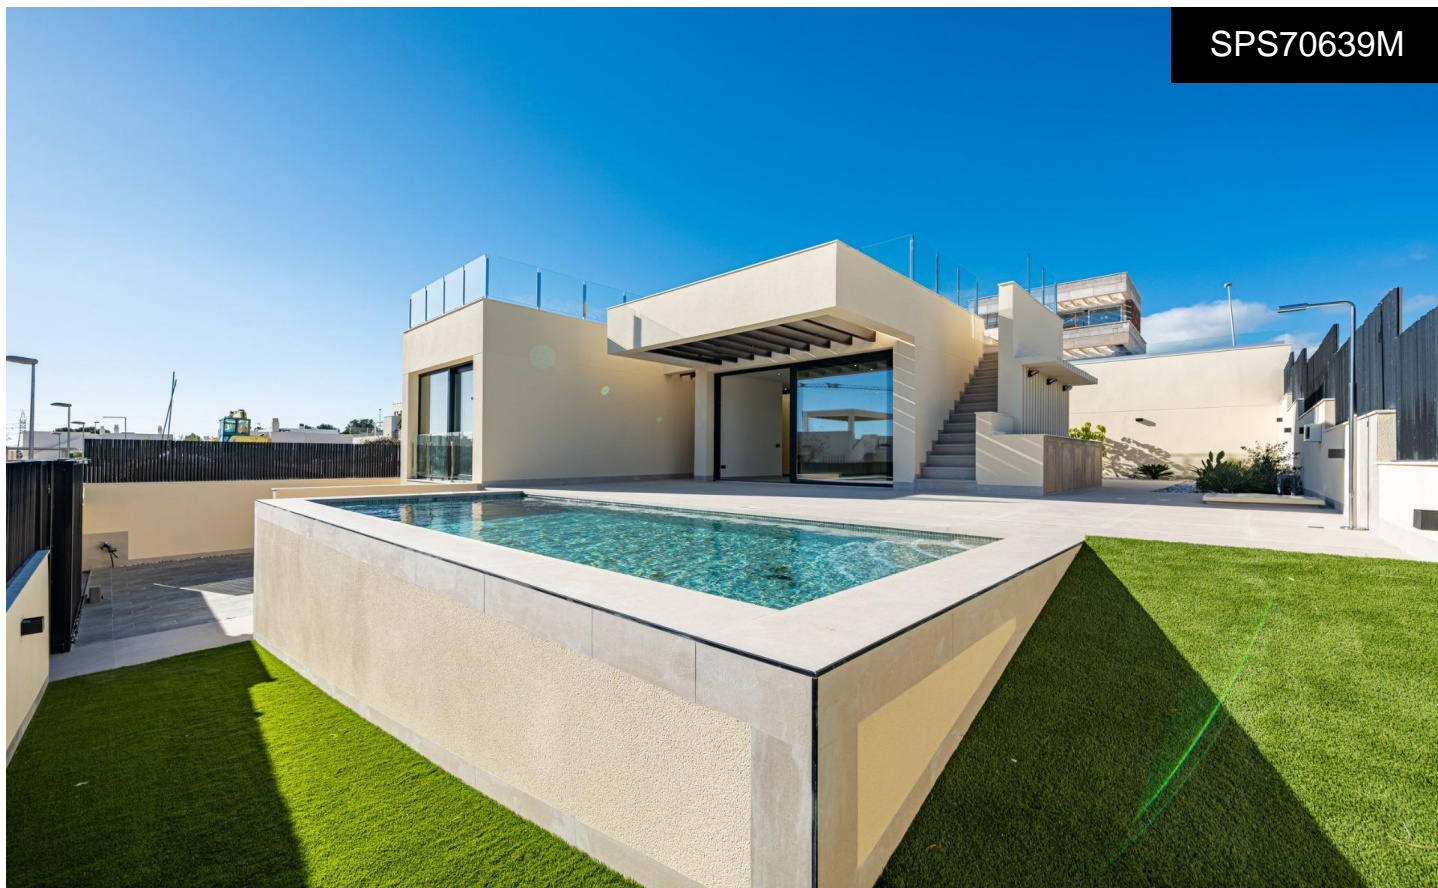

SPS70639M

Villa in Polop

€970,000

4

4

200m²

400m²

Key Ready New Build Villa with Sea Views in La Alberca Polop Luxury Modern Villa in a Natural Mountain Setting This key ready contemporary villa is located in La Alberca, a quiet residential area of Polop, surrounded by forest and mountains. Positioned in an elevated setting, the property enjoys panoramic views of the Mediterranean Sea, the mountains and the historic town center of Polop. The villa offers privacy, tranquility and excellent connections to the coast and nearby towns. Polop is a charming village in the Marina Baixa region of the Costa Blanca, known for its traditional character and natural surroundings. The property is close to all services...(Ask for More Details!)