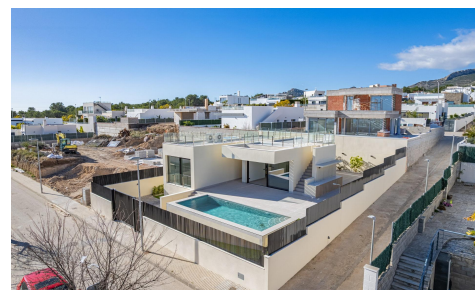

SPS70639M

Villa in Polop

€970,000

4

4

200m²

400m²

Key Ready New Build Villa with Sea Views in La Alberca Polop Luxury Modern Villa in a Natural Mountain Setting This key ready contemporary villa is located in La Alberca, a quiet residential area of Polop, surrounded by forest and mountains. Positioned in an elevated setting, the property enjoys panoramic views of the Mediterranean Sea, the mountains and the historic town center of Polop. The villa offers privacy, tranquility and excellent connections to the coast and nearby towns. Polop is a charming village in the Marina Baixa region of the Costa Blanca, known for its traditional character and natural surroundings. The property is close to all services...(Ask for More Details!)