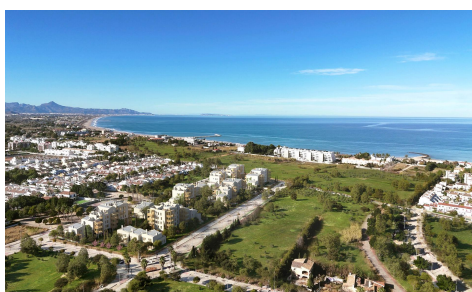

SPS83458T

Apartment in El Verger

€493,000

3

3

112m²

126m²

NEW BUILD RESIDENTIAL IN EL VERGEL New Build residential complex of 1, 2 and 3 bedrooms apartments and penthouses in El Vergel designed as compact structures a response to the architects and designers constant pursuit of efficiency in the development. These decisions, spread throughout the various key points of the residential area, ensure that your home stays at the right temperature both in winter and summer. The main feature of the properties will be their large terraces. With regular proportions, they are the ideal spaces for outdoor living. The integration of the living room with these spacious terraces will unite your home as a livable volume where...(Ask for More Details!)