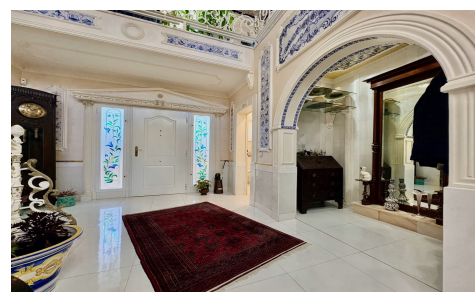

SPS53602X

Country House in San Fulgencio

€699,000

6

3

511m²

6,055m²

This property is a habitable work of art designed for those who value distinction, architectural mastery, and maximum comfort. **Key Features** Surface Area: The estate is set on a spacious 6,055 m² plot, offering an expansive and private environment. The property features a total of 511 m² of built area, comprising a main residence, storage areas, and recreational spaces, all designed with a classic and stately style. **Architecture:** Built in 2007, the residence stands out for its unique artisanal elements, ornamented ceilings, an elegant wrought-iron balcony, and a colonnaded façade that ensures a timeless aesthetic. **Lifestyle and Location** A Distinctive Interior: The...(Ask for More Details!)