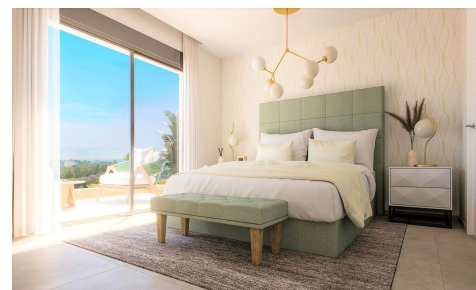

## Apartment in Atalaya

€720,000

2

2

92m<sup>2</sup>

85m<sup>2</sup>

**\*\*Key Ready Last 3 units available\*\*** Amazing new development on the Benahavis road close to Shops, bars, supermarkets and golf. Stunning contemporary design with floor to ceiling patio doors, open plan fully fitted kitchen, Quality fittings throughout, Under floor heating, Private parking and Store room. Special attention has been given to the communal areas in this development with a large adult pool, Heated pool, Childrens pool and even a Lake. The communal areas will be finished as an ideal place to relax and enjoy those hot summer days. A childrens play area and special water jets are also included in the communal area specially for families. The development has its own...(Ask for More Details!)