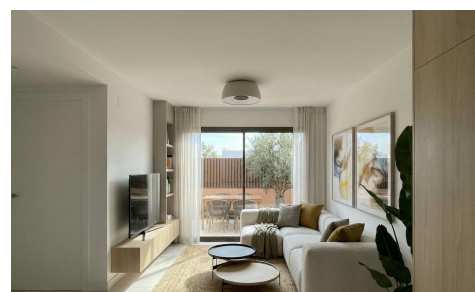

SPS89531M

Quad House in Torre Pacheco

€272,900

2

2

77m²

150m²

New-build villas at El Alba Mediterranean Resort, in Torre Pacheco. Modern living in a growing tourist destination. Discover this exclusive new-build development comprising just 6 detached and semi-detached villas located at El Alba Mediterranean Resort, in Torre Pacheco, Murcia. This up-and-coming residential area combines modern architecture, leisure facilities and a relaxed Mediterranean lifestyle. Situated between the Terrazas de la Torre golf club and the town of Roldán, the location offers tranquillity without sacrificing proximity to all essential amenities, such as supermarkets, restaurants, bars and banks. Contemporary villas with private outdoor space. These modern villas are laid out over a single storey and feature 2 bedrooms and 2...(Ask for More