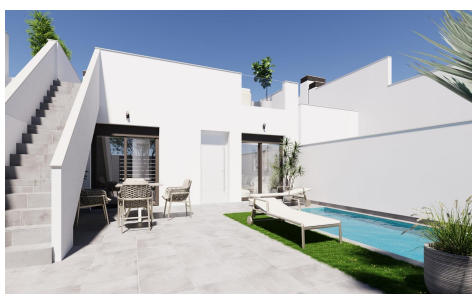

SPS46009K

**Town House in Torre Pacheco**

**€259,900**

2

2

82m<sup>2</sup>

151m<sup>2</sup>

Modern, newly built semi-detached and terraced homes with private pools at El Alba Resort-Torre Pacheco. Contemporary homes in a growing Mediterranean holiday community. This new development comprises 16 exclusive semi-detached and terraced homes, situated at El Alba Mediterranean Resort in Torre Pacheco. Designed as single-storey homes, these modern properties offer a perfect blend of comfort, functionality and Mediterranean outdoor living. El Alba Resort is an up-and-coming residential area surrounded by open countryside and golf courses, within easy reach of the town of Roldán, where you will find supermarkets, restaurants, banks and everyday amenities. The complex already features a social club with a swimming pool and restaurant,