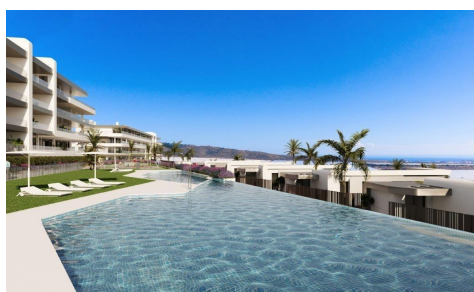

SPS67159M

Apartment in Mutxamel

€293,000

2

2

71m²

N/A

NEW BUILD RESIDENTIAL COMPLEX NEAR MUTXAMEL. Come and live in a complex in an area with a high quality of life, located on the Bonalba golf course with stunning sea views near Mutxamel, a short distance from the Alicante Airport, the city of Alicante and the beaches. . Residential complex has 2 and 3 bedrooms apartments with large terraces, and 2, 3 and 4 bedrooms villas. A dream home where you will create the best memories of your life. Exclusive homes with all the necessary amenities close at hand. Unwind after a long working day in the swimming pool of the complex. Every nook and cranny...(Ask for More Details!)