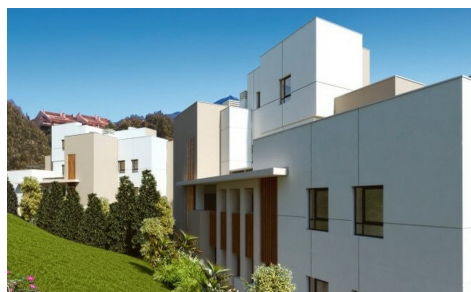

IM14301K

**Penthouse in Nueva Andalucia**

**€950,000**

3

2

118m<sup>2</sup>

N/A

**\*\* Last Penthouse Available - Key Ready \*\***A private modern residential complex in the heart of the Golf Valley, Nueva Andaluc a, just 5 kilometres from Puerto Ban s. This new residential complex comprises 98 apartments distributed throughout several three storey buildings in contemporary Mediterranean style. The 2 and 3 bedroom apartments and the wonderful penthouses and duplex homes are surrounded by carefully landscaped gardens and four communal pools. The project has been designed to ensure that all of the homes enjoy impressive panoramic views from the generously sized terraces and living rooms. Architecture in the communal areas is inspired by the "Boho Chic" and "Country Chic" aesthetic concepts where natural materials...(Ask for More Details!)