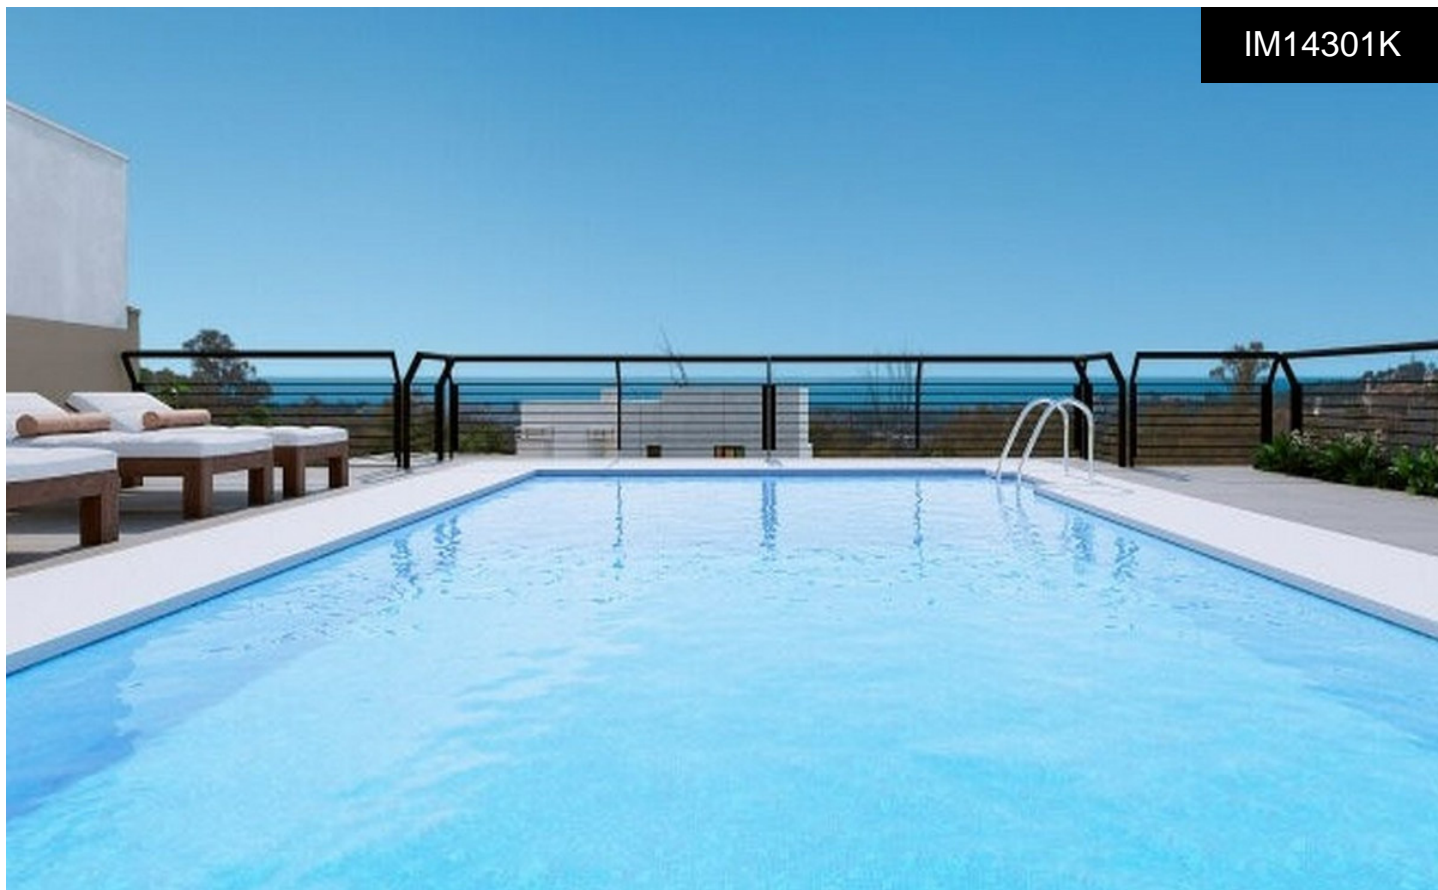

IM14301K

**Penthouse in Nueva Andalucia**

**€950,000**

3

2

118m<sup>2</sup>

N/A

**\*\* Last Penthouse Available - Key Ready \*\***A private modern residential complex in the heart of the Golf Valley, Nueva Andaluc a, just 5 kilometres from Puerto Ban s. This new residential complex comprises 98 apartments distributed throughout several three storey buildings in contemporary Mediterranean style. The 2 and 3 bedroom apartments and the wonderful penthouses and duplex homes are surrounded by carefully landscaped gardens and four communal pools. The project has been designed to ensure that all of the homes enjoy impressive panoramic views from the generously sized terraces and living rooms. Architecture in the communal areas is inspired by the "Boho Chic" and "Country Chic" aesthetic concepts where natural materials...(Ask for More Details!)