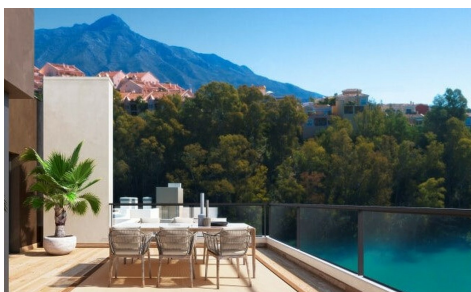

IM14301K

**Penthouse in Nueva Andalucia**

**€950,000**

3

2

118m<sup>2</sup>

N/A

**\*\* Last Penthouse Available - Key Ready \*\***A private modern residential complex in the heart of the Golf Valley, Nueva Andaluc a, just 5 kilometres from Puerto Ban s. This new residential complex comprises 98 apartments distributed throughout several three storey buildings in contemporary Mediterranean style. The 2 and 3 bedroom apartments and the wonderful penthouses and duplex homes are surrounded by carefully landscaped gardens and four communal pools. The project has been designed to ensure that all of the homes enjoy impressive panoramic views from the generously sized terraces and living rooms. Architecture in the communal areas is inspired by the "Boho Chic" and "Country Chic" aesthetic concepts where natural materials...(Ask for More Details!)