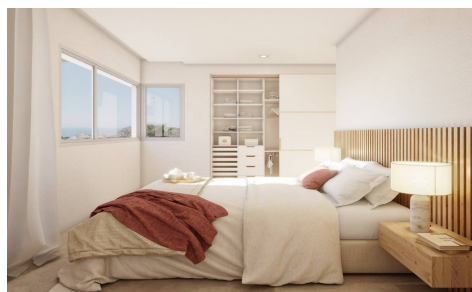

SPS69279F

Villa in Benitachell **€1,150,000**

3

3

417m²

813m²

Villa Nara is a stunning modern property where indoor and outdoor spaces merge, creating an open, bright, and functional oasis. Designed in an elegant L-shape, the villa offers seamless access to the terrace and infinity pool, blending with the breathtaking Mediterranean landscape. The two-story layout includes a private master suite with sea and mountain views, while the ground floor features spacious living areas connected to the garden. The villa's contemporary style harmonizes with Mediterranean traditions, offering a luxurious, serene living environment. Located in Cumbre del Sol, it combines comfort, nature, and exclusive views, perfect for a refined lifestyle.