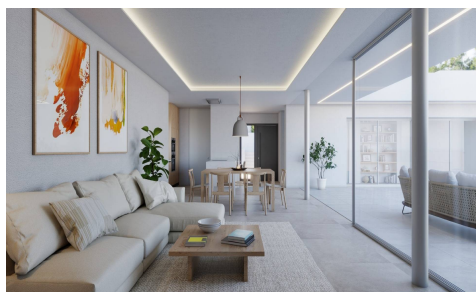

SPS69279F

Villa in Benitachell **€1,150,000**

3

3

417m²

813m²

Villa Nara is a stunning modern property where indoor and outdoor spaces merge, creating an open, bright, and functional oasis. Designed in an elegant L-shape, the villa offers seamless access to the terrace and infinity pool, blending with the breathtaking Mediterranean landscape. The two-story layout includes a private master suite with sea and mountain views, while the ground floor features spacious living areas connected to the garden. The villa's contemporary style harmonizes with Mediterranean traditions, offering a luxurious, serene living environment. Located in Cumbre del Sol, it combines comfort, nature, and exclusive views, perfect for a refined lifestyle.