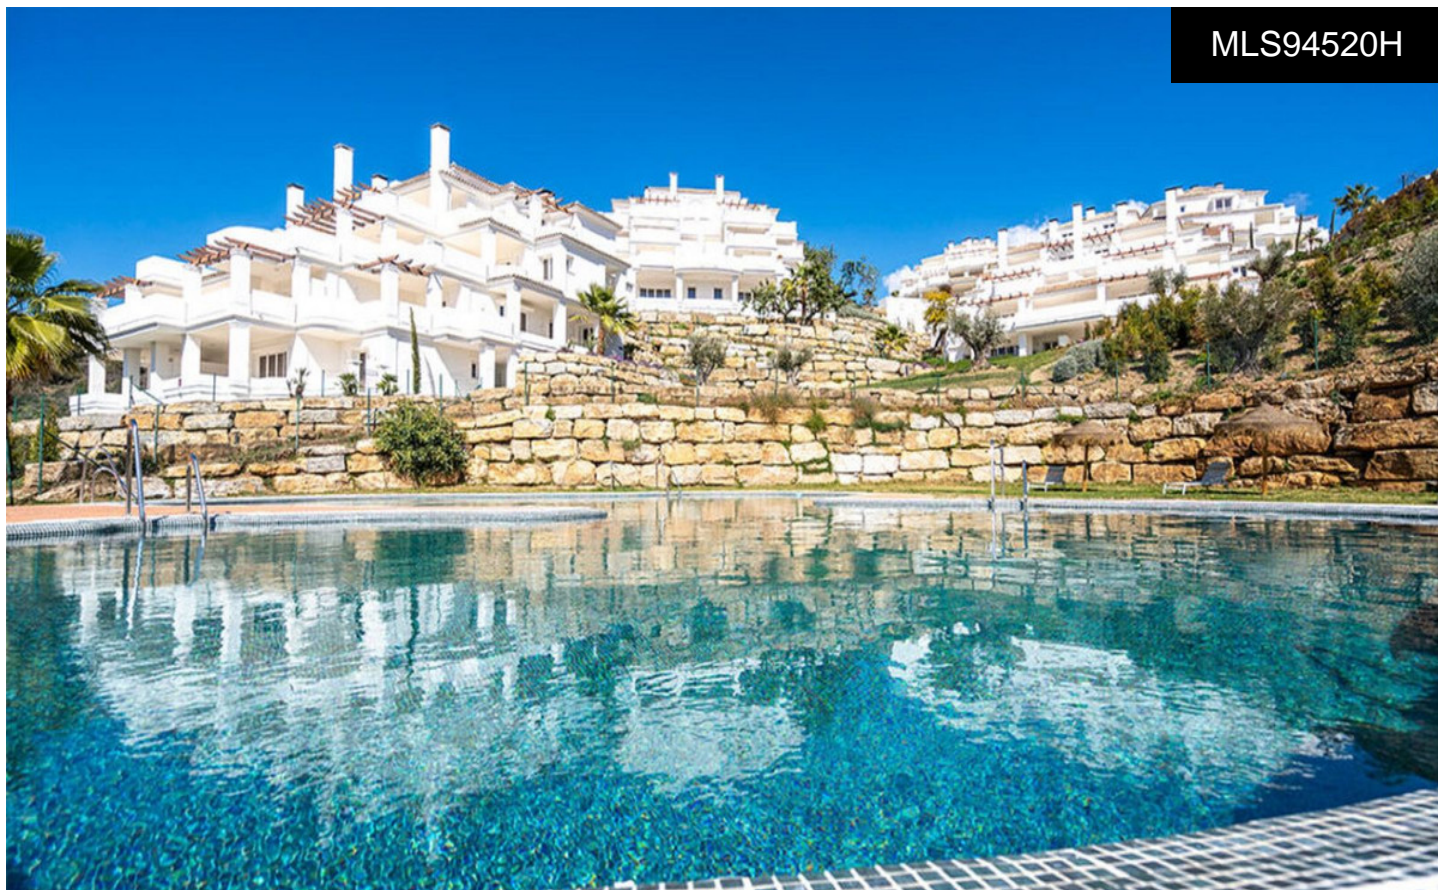

MLS94520H

Apartment in Aloha

€560,000

2

2

121m²

N/A

Exclusive Development in Nueva Andaluc a - a â€“ Luxury Apartments in the Golf Valley Discover this exclusive real estate development located in the most prestigious area of Nueva Andaluc a, surrounded by high-end villas and luxury residential complexes. Set in the heart of Marbella's Golf Valley, next to renowned courses such as Los Naranjos, Las Brisas, and Aloha, and just a short walk from the Turtle Lake, this unique natural setting combines elegance, comfort, and exclusivity. Ideally located between Marbella and San Pedro Alc ntara, the complex offers excellent connectivity: less than 4 km from the AP-7 motorway, only 2 km from top golf courses, 5 km from Puerto Ban s and its beaches, and 40...(Ask for More Details!)