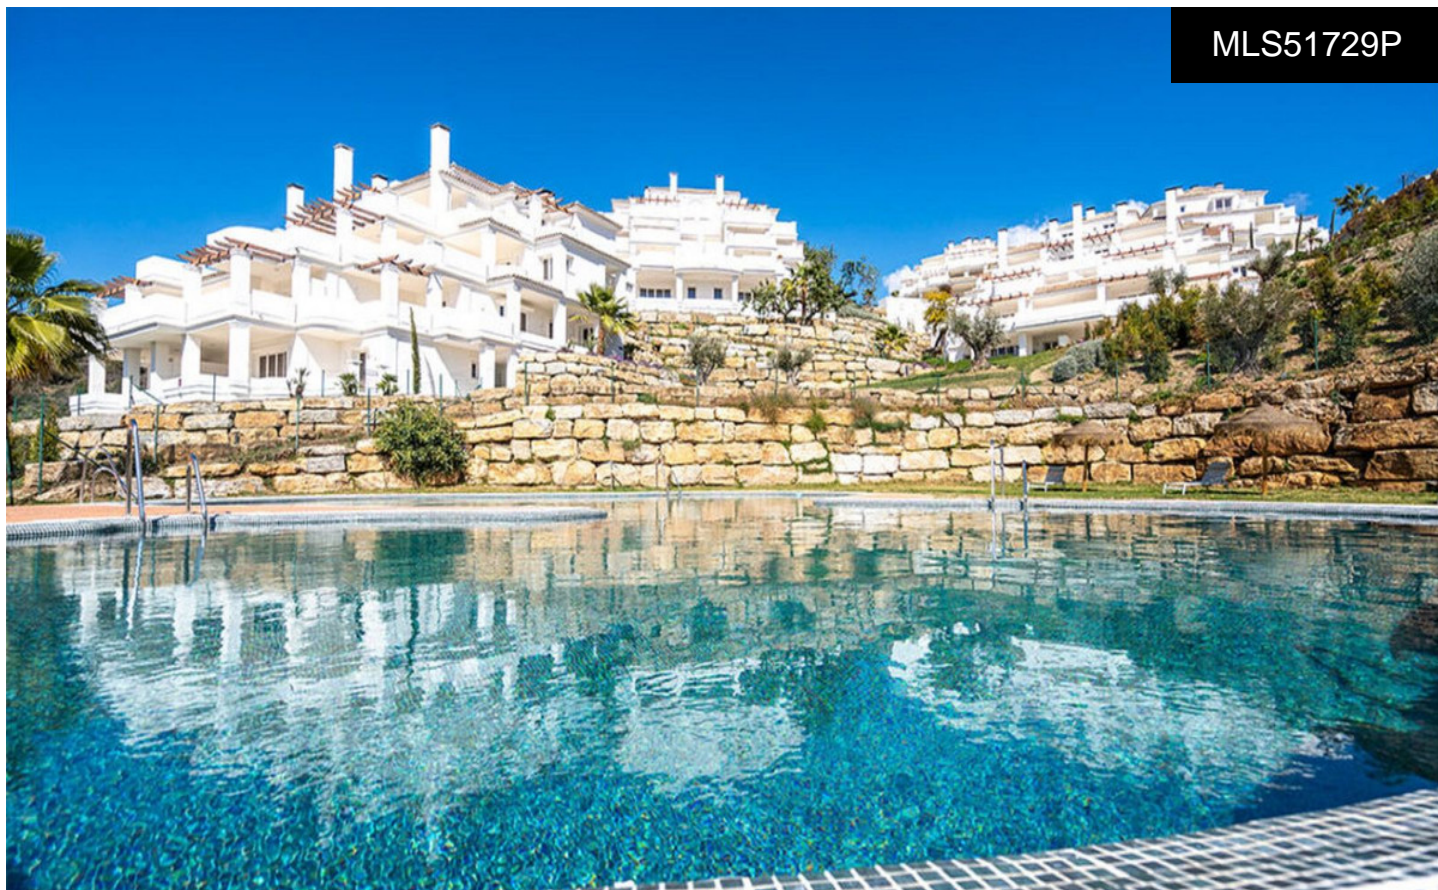

MLS51729P

Apartment in Aloha

€635,000

2

2

113m²

N/A

Exclusive Development in Nueva Andaluc a - a â€“ Luxury Apartments in the Golf Valley Discover this exclusive real estate development located in the most prestigious area of Nueva Andaluc a, surrounded by high-end villas and luxury residential complexes. Set in the heart of Marbella's Golf Valley, next to renowned courses such as Los Naranjos, Las Brisas, and Aloha, and just a short walk from the Turtle Lake, this unique natural setting combines elegance, comfort, and exclusivity. Ideally located between Marbella and San Pedro Alc ntara, the complex offers excellent connectivity: less than 4 km from the AP-7 motorway, only 2 km from top golf courses, 5 km from Puerto Ban s and its beaches, and 40...(Ask for More Details!)