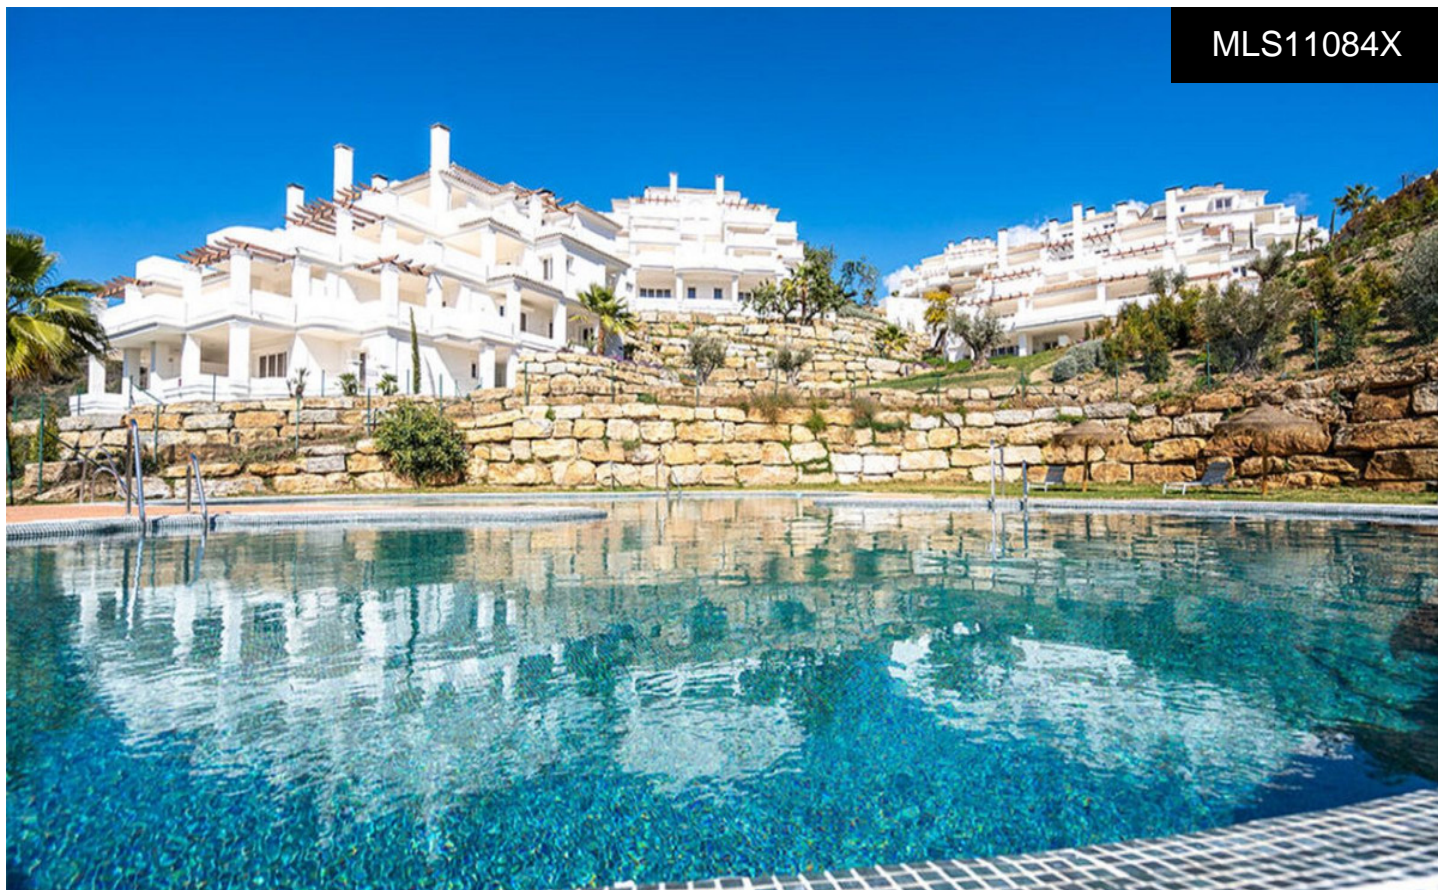

## Penthouse in Aloha

€588,000

2

2

102m<sup>2</sup>

N/A

Exclusive Development in Nueva Andaluc a - a â€“ Luxury Apartments in the Golf Valley Discover this exclusive real estate development located in the most prestigious area of Nueva Andaluc a, surrounded by high-end villas and luxury residential complexes. Set in the heart of Marbella's Golf Valley, next to renowned courses such as Los Naranjos, Las Brisas, and Aloha, and just a short walk from the Turtle Lake, this unique natural setting combines elegance, comfort, and exclusivity. Ideally located between Marbella and San Pedro Alc ntara, the complex offers excellent connectivity: less than 4 km from the AP-7 motorway, only 2 km from top golf courses, 5 km from Puerto Ban s and its beaches, and 40...(Ask for More Details!)