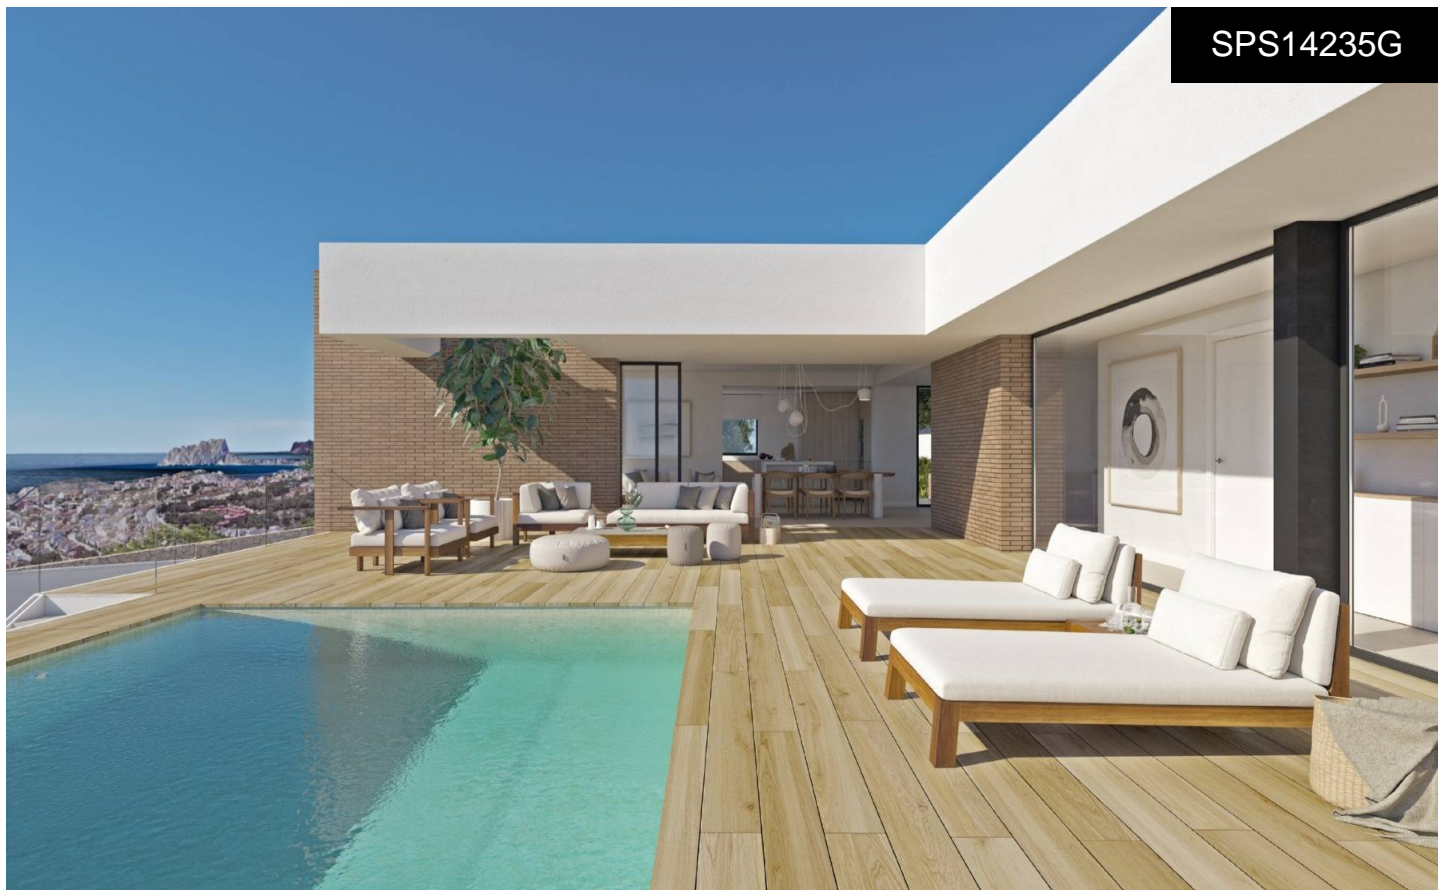

## Villa in Benitachell

€1,871,000

3

4

615m<sup>2</sup>

951m<sup>2</sup>

Villa Aqua, located in the Magnolias residential complex of Cumbre del Sol, boasts a stunning design that seamlessly blends with the Mediterranean Sea. The upper floor hosts the entire living space, featuring three en-suite bedrooms with abundant natural light and privacy. The open-plan living, dining, and kitchen areas are connected to the outdoors, where a 70 m<sup>2</sup> terrace with an infinity pool offers breathtaking sea views. Geometric shapes, grey glass, and natural stone define the modern exterior. Cumbre del Sol provides an ideal setting with panoramic views, mild climate, and ample amenities, offering a luxurious Mediterranean lifestyle.