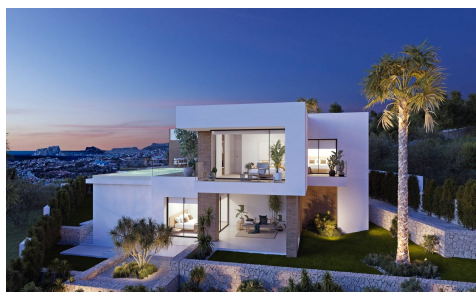

## Villa in Benitachell

€1,871,000

3

4

615m<sup>2</sup>

951m<sup>2</sup>

Villa Aqua, located in the Magnolias residential complex of Cumbre del Sol, boasts a stunning design that seamlessly blends with the Mediterranean Sea. The upper floor hosts the entire living space, featuring three en-suite bedrooms with abundant natural light and privacy. The open-plan living, dining, and kitchen areas are connected to the outdoors, where a 70 m<sup>2</sup> terrace with an infinity pool offers breathtaking sea views. Geometric shapes, grey glass, and natural stone define the modern exterior. Cumbre del Sol provides an ideal setting with panoramic views, mild climate, and ample amenities, offering a luxurious Mediterranean lifestyle.