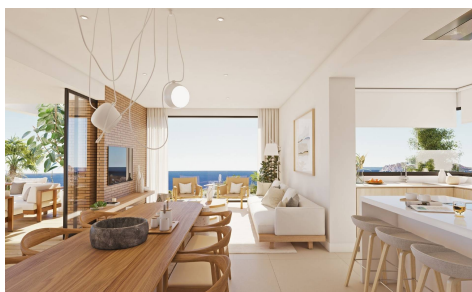

## Villa in Benitachell

€1,871,000

3

4

615m<sup>2</sup>

951m<sup>2</sup>

Villa Aqua, located in the Magnolias residential complex of Cumbre del Sol, boasts a stunning design that seamlessly blends with the Mediterranean Sea. The upper floor hosts the entire living space, featuring three en-suite bedrooms with abundant natural light and privacy. The open-plan living, dining, and kitchen areas are connected to the outdoors, where a 70 m<sup>2</sup> terrace with an infinity pool offers breathtaking sea views. Geometric shapes, grey glass, and natural stone define the modern exterior. Cumbre del Sol provides an ideal setting with panoramic views, mild climate, and ample amenities, offering a luxurious Mediterranean lifestyle.