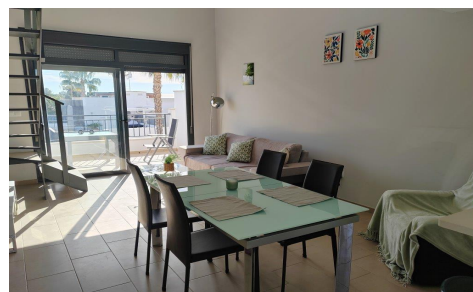

3

2

95m²

N/A

N/A

We are delighted to present this top floor Creta model apartment in the sought after La Fuente area. The property enjoys a fantastic location set back from the road within a gated community offering peace and tranquillity while still being just a short walk from all amenities including supermarkets restaurants and a pharmacy. Upon entering the apartment you are welcomed by a bright and airy atmosphere with plenty of natural sunlight throughout. The property features a modern design and is in excellent condition with hot and cold air conditioning throughout. The main level offers two bedrooms two bathrooms an open plan kitchen and a comfortable lounge leading to a sunny...(Ask for More Details!)