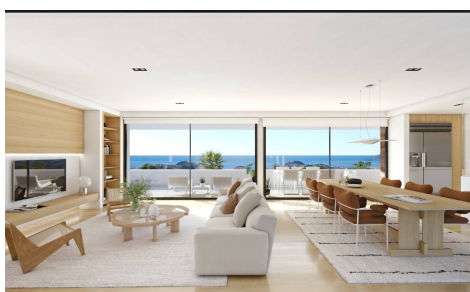

## Villa in Benitachell

€1,914,000

3

4

615m<sup>2</sup>

963m<sup>2</sup>

Villa Brisa del Mar, located in the prestigious Jazmines Residential neighborhood of Cumbre del Sol, offers luxurious living with breathtaking sea views. This two-story villa features spacious sleeping quarters on the upper floor, including a master bedroom with an ensuite bathroom and two additional bedrooms with a shared bathroom. The open-plan living areas include a kitchen, dining room, cozy living room, and guest toilet. The ground floor boasts relaxation spaces, a two-car garage, and a terrace with a pool and gardens. Surrounded by nature and close to beaches, this villa offers an exclusive Mediterranean lifestyle in one of Costa Blanca's most coveted locations.