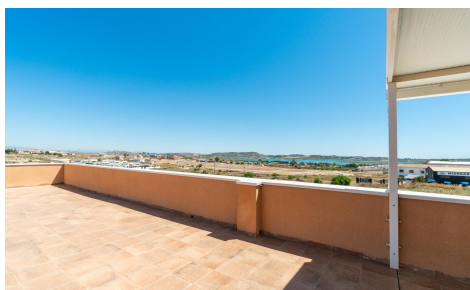

## Villa in San Miguel de Salinas

€349,000

3

2

334m<sup>2</sup>

1,164m<sup>2</sup>

N/A

Spectacular estate in Torremendo with privileged views of the La Pedrera Reservoir – 2 homes for the price of one! ~We present this magnificent property situated in a tranquil, natural setting, with breathtaking panoramic views of the La Pedrera Reservoir. A unique opportunity for both living and investment, thanks to its two independent homes built on a spacious plot of over 1,100 m<sup>2</sup>. ~The main house, a single-story dwelling with 152 m<sup>2</sup> of living space, offers a comfortable and functional layout. It features three bedrooms, two full bathrooms, two kitchens, a living room, and a separate dining room. It also boasts a spacious backyard, perfect for enjoying the outdoors with...(Ask for More Details!)