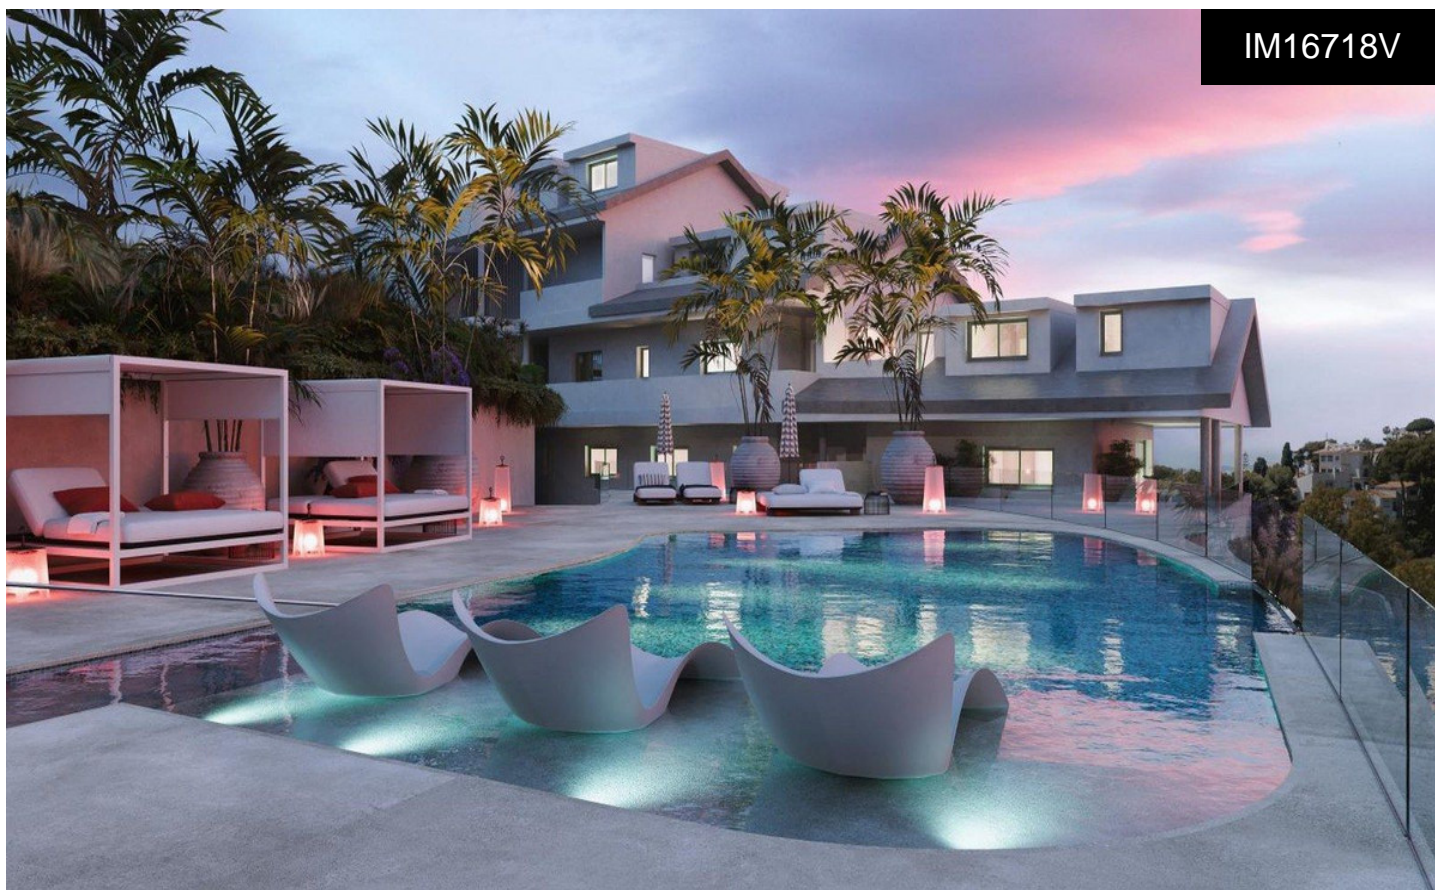

IM16718V

**Penthouse in Benalmadena Costa**

**€1,010,000**

3

2

136m<sup>2</sup>

N/A

Discover an exclusive boutique project of just sixteen 3 and 4 bedroom homes, each with expansive south-facing terraces with panoramic sea views designed to elevate your quality of life. Nestled in a prime location, just 300 meters from Malibu Beach, this development occupies one of the last available plots along the beautiful Benalmadena coast. Surrounded by essential services and boasting excellent connections, it offers the perfect blend of convenience and luxury. The communal areas are thoughtfully designed to feel like an extension of your home, creating a seamless flow between indoor and outdoor living. Large windows open up to breath taking sea views, embodying the true Mediterranean lifestyle, where the...(Ask for More Details!)