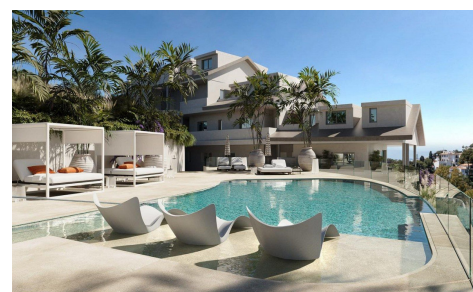

IM16718V

**Penthouse in Benalmadena Costa**

**€1,010,000**

3

2

136m<sup>2</sup>

N/A

Discover an exclusive boutique project of just sixteen 3 and 4 bedroom homes, each with expansive south-facing terraces with panoramic sea views designed to elevate your quality of life. Nestled in a prime location, just 300 meters from Malibu Beach, this development occupies one of the last available plots along the beautiful Benalmadena coast. Surrounded by essential services and boasting excellent connections, it offers the perfect blend of convenience and luxury. The communal areas are thoughtfully designed to feel like an extension of your home, creating a seamless flow between indoor and outdoor living. Large windows open up to breath taking sea views, embodying the true Mediterranean lifestyle, where the...(Ask for More Details!)