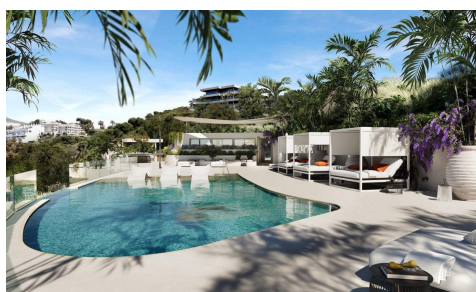

IM16718V

**Penthouse in Benalmadena Costa**

**€1,010,000**

3

2

136m<sup>2</sup>

N/A

Discover an exclusive boutique project of just sixteen 3 and 4 bedroom homes, each with expansive south-facing terraces with panoramic sea views designed to elevate your quality of life. Nestled in a prime location, just 300 meters from Malibu Beach, this development occupies one of the last available plots along the beautiful Benalmadena coast. Surrounded by essential services and boasting excellent connections, it offers the perfect blend of convenience and luxury. The communal areas are thoughtfully designed to feel like an extension of your home, creating a seamless flow between indoor and outdoor living. Large windows open up to breath taking sea views, embodying the true Mediterranean lifestyle, where the...(Ask for More Details!)