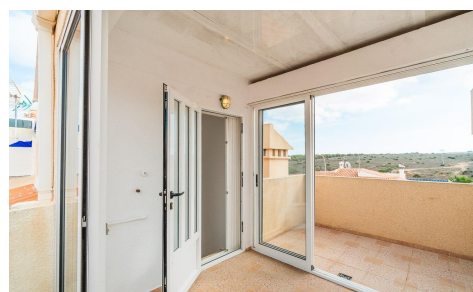

SPS57856P

Bungalow in Torrevieja

€139,000

2

2

63m²

N/A

Townhouse with private solarium in El Chaparral (Torrevieja), ideal as a permanent home or holiday retreat. ~~Discover this charming townhouse arranged over the ground floor, first floor and private solarium, located in Residencial El Sueño, a peaceful residential development in the El Chaparral area, just a few minutes from Torrevieja town centre and close to all essential amenities. ~~This property offers an excellent opportunity to create the home you have always wanted. Its practical layout, bright rooms and generous outdoor spaces make it ideal as a permanent residence, holiday home or investment. ~~Upon entering the property, you are welcomed by a spacious front patio, perfect for enjoying the Mediterranean climate...(Ask for More Details!)