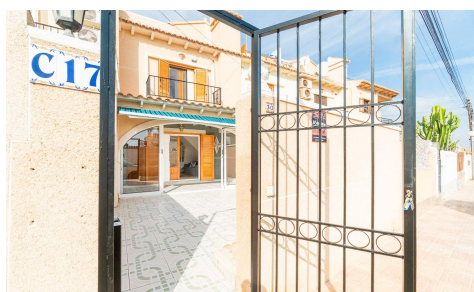

SPS57856P

Bungalow in Torrevieja

€139,000

2

2

63m²

N/A

Townhouse with private solarium in El Chaparral (Torrevieja), ideal as a permanent home or holiday retreat. ~~Discover this charming townhouse arranged over the ground floor, first floor and private solarium, located in Residencial El Sueño, a peaceful residential development in the El Chaparral area, just a few minutes from Torrevieja town centre and close to all essential amenities. ~~This property offers an excellent opportunity to create the home you have always wanted. Its practical layout, bright rooms and generous outdoor spaces make it ideal as a permanent residence, holiday home or investment. ~~Upon entering the property, you are welcomed by a spacious front patio, perfect for enjoying the Mediterranean climate...(Ask for More Details!)