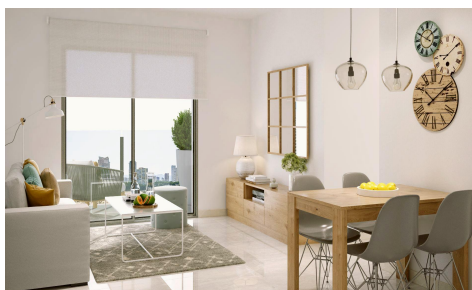

SPS81961W

Apartment in Torrevieja

€309,000

3

2

98m²

N/A

New Build Apartments in Torrevieja, Just 150m from Playa del Cura Prime Location in Torrevieja, Close to Beaches and Amenities Experience coastal living at its best with these brand-new apartments and penthouses in Torrevieja, located a mere 150 meters from Playa del Cura. These exclusive residences are nestled in a vibrant neighborhood with all essential amenities within reach, including shops, restaurants, and cafes. Perfectly positioned on Spain's Costa Blanca, Torrevieja offers residents a Mediterranean climate and relaxed lifestyle with easy access to both Alicante Airport (45 km) and Murcia Airport (65 km). Modern Design with Spacious Layouts and Quality Finishes This new residential complex consists...(Ask for More Details!)