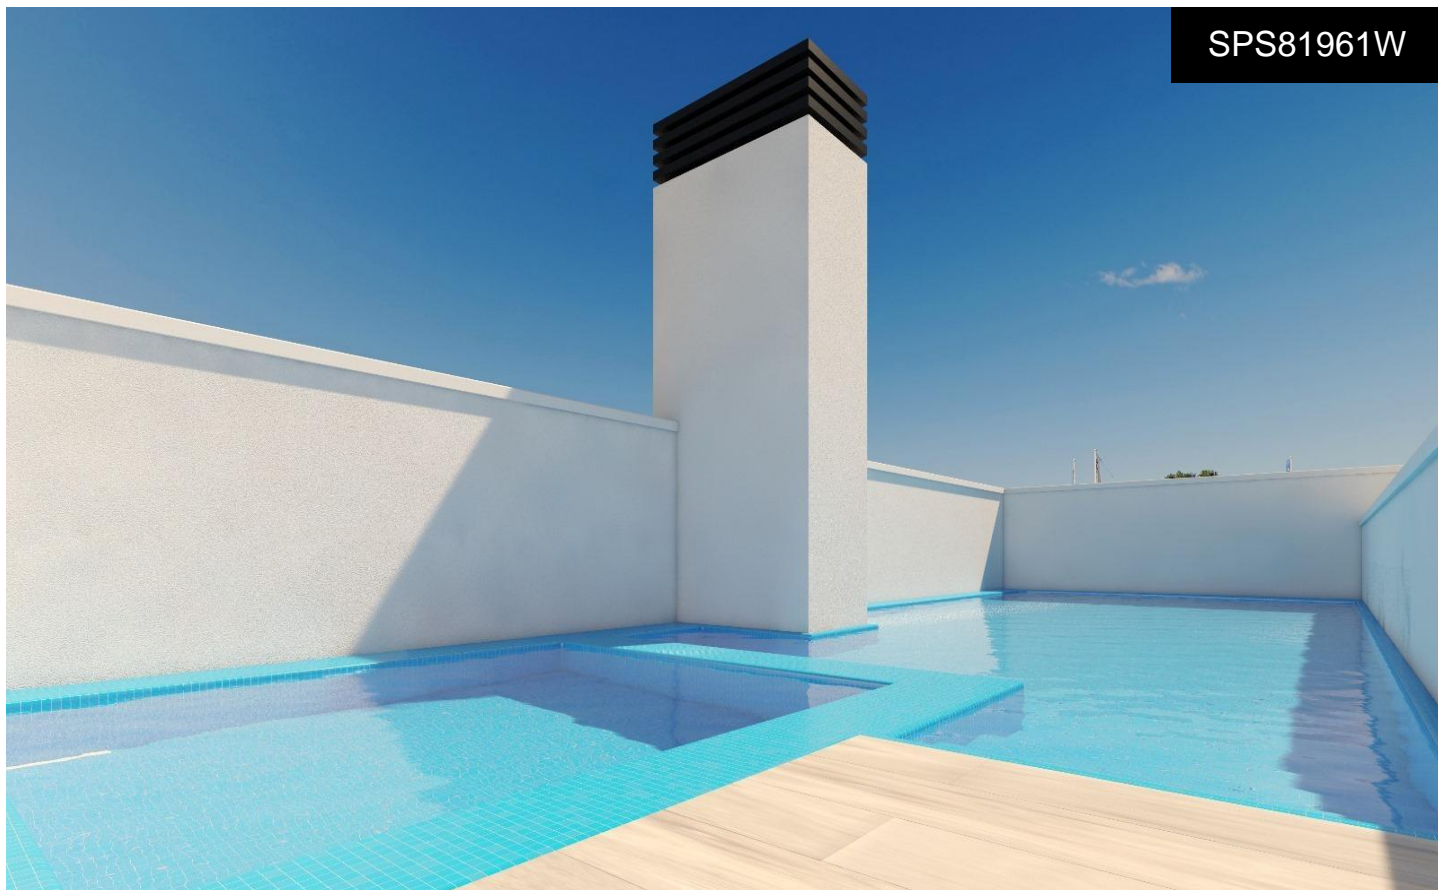

SPS81961W

Apartment in Torrevieja

€309,000

3

2

98m²

N/A

New Build Apartments in Torrevieja, Just 150m from Playa del Cura Prime Location in Torrevieja, Close to Beaches and Amenities Experience coastal living at its best with these brand-new apartments and penthouses in Torrevieja, located a mere 150 meters from Playa del Cura. These exclusive residences are nestled in a vibrant neighborhood with all essential amenities within reach, including shops, restaurants, and cafes. Perfectly positioned on Spain's Costa Blanca, Torrevieja offers residents a Mediterranean climate and relaxed lifestyle with easy access to both Alicante Airport (45 km) and Murcia Airport (65 km). Modern Design with Spacious Layouts and Quality Finishes This new residential complex consists...(Ask for More Details!)