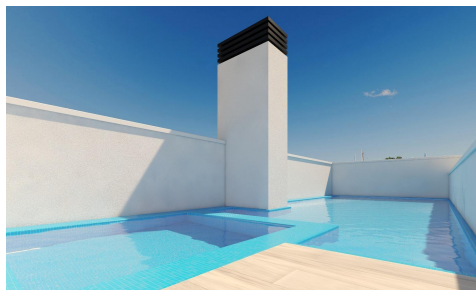

SPS20148K

Apartment in Torrevieja **€279,000**

3

2

96m²

N/A

New Build Apartments in Torrevieja, Just 150m from Playa del Cura Prime Location in Torrevieja, Close to Beaches and Amenities Experience coastal living at its best with these brand-new apartments and penthouses in Torrevieja, located a mere 150 meters from Playa del Cura. These exclusive residences are nestled in a vibrant neighborhood with all essential amenities within reach, including shops, restaurants, and cafes. Perfectly positioned on Spain's Costa Blanca, Torrevieja offers residents a Mediterranean climate and relaxed lifestyle with easy access to both Alicante Airport (45 km) and Murcia Airport (65 km). Modern Design with Spacious Layouts and Quality Finishes This new residential complex consists...(Ask for More Details!)