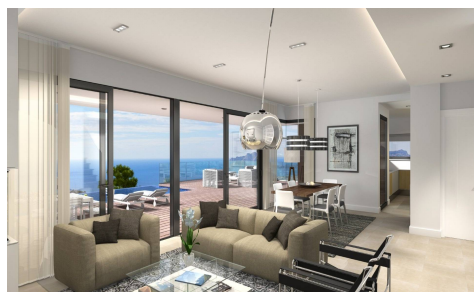

SPS35258Y

Villa in Benitachell **€2,179,000**

3

4

542m²

932m²

N/A

Villa Del Puerto is a luxurious, modern villa located in the prestigious Residencial Jazmines within Cumbre del Sol, offering stunning panoramic views of the Mediterranean Sea and the Calpe skyline. This elegant home features three spacious bedrooms, each with sea views and en-suite bathrooms. The expansive living areas are flooded with natural light, seamlessly blending indoor and outdoor spaces, perfect for entertaining. The villa includes an infinity pool, multiple sun terraces, and an outdoor fireplace. Just minutes from pristine beaches and charming towns like JÁvea and Moraira, Villa Del Puerto offers a sophisticated and private lifestyle on the Costa Blanca.