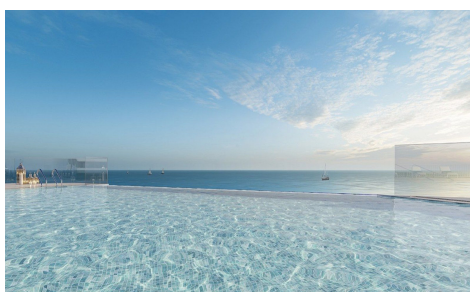

## Apartment in Benalmadena Costa

€494,000

3

2

114m<sup>2</sup>

N/A

Wake up every day to breathtaking sea views in a bright, spacious home designed for comfort and relaxation. This exclusive development features 74 stylish 2- and 3-bedroom residences, each with expansive terraces, lush gardens, and a sparkling communal pool—perfect for unwinding in a serene coastal setting. Nestled in Torremuelle, Benalmádena, just minutes from the beach, this prime location offers seamless connections to the Mediterranean motorway and the RENFE Cercanías train station. Enjoy the best of both worlds—peaceful green surroundings with easy access to the vibrant towns of Fuengirola and Benalmádena. With unbeatable sea views, spacious layouts, and an exceptional natural setting, this is the perfect retreat. Don't miss...(Ask for More