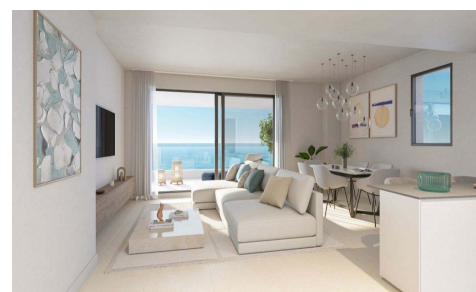

## Apartment in Benalmadena Costa

€494,000

3

2

114m<sup>2</sup>

N/A

Wake up every day to breathtaking sea views in a bright, spacious home designed for comfort and relaxation. This exclusive development features 74 stylish 2- and 3-bedroom residences, each with expansive terraces, lush gardens, and a sparkling communal pool—perfect for unwinding in a serene coastal setting. Nestled in Torremuelle, Benalmádena, just minutes from the beach, this prime location offers seamless connections to the Mediterranean motorway and the RENFE Cercanías train station. Enjoy the best of both worlds—peaceful green surroundings with easy access to the vibrant towns of Fuengirola and Benalmádena. With unbeatable sea views, spacious layouts, and an exceptional natural setting, this is the perfect retreat. Don't miss...(Ask for More