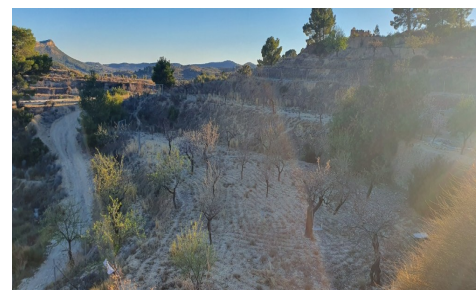

0

0

N/A

35,000m²

N/A

Land for sale in Relleu. Land for sale in Relleu, Foia del Riu. A rustic area, 35000m² with the right to build up to 3 independent houses, about 100 m² per floor for each of the houses. It has a large pond of 700,000 cubic meters on one of the plots. There is also a well and a lot of land with olive and almond trees. It has a cave house of 30 m² and there is a registered garage of 35 m². The land has been declared as ecological and it's the ideal site to set up a campsite or rural complex. 10 minutes by car from Relleu town,...(Ask for More Details!)