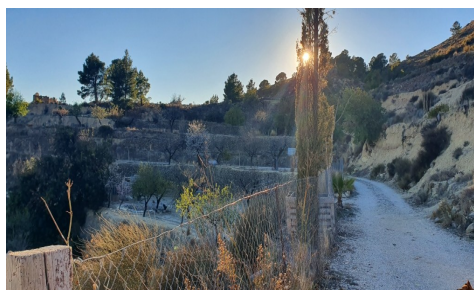

0

0

N/A

35,000m²

N/A

Land for sale in Relleu. Land for sale in Relleu, Foia del Riu. A rustic area, 35000m² with the right to build up to 3 independent houses, about 100 m² per floor for each of the houses. It has a large pond of 700,000 cubic meters on one of the plots. There is also a well and a lot of land with olive and almond trees. It has a cave house of 30 m² and there is a registered garage of 35 m². The land has been declared as ecological and it's the ideal site to set up a campsite or rural complex. 10 minutes by car from Relleu town,...(Ask for More Details!)