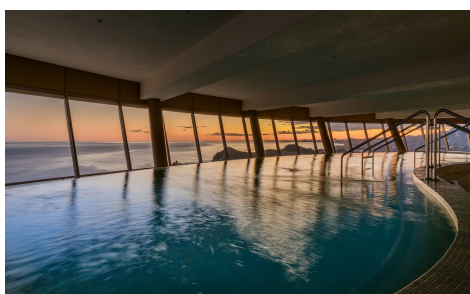

## Apartment in Benidorm

€895,000

3

2

179m<sup>2</sup>

N/A

Discover the ultimate in Mediterranean living, an iconic residential building located next to the tranquil Poniente Beach in Benidorm. Standing as the tallest structure along the Mediterranean coast, Intempo is renowned for its striking design and exceptional communal spaces, offering residents an unparalleled lifestyle. This luxurious resort features a spa, a state-of-the-art gym, and a variety of sports facilities. ~~At 198 meters tall and spanning 47 floors, boasts 6,500 square meters of exclusive shared spaces, including a heated pool, private club, and multiple restaurants. Every apartment comes with three parking spaces, ensuring convenience for residents. ~~Each apartment is flooded with natural Mediterranean light, offering breathtaking sea views and expansive