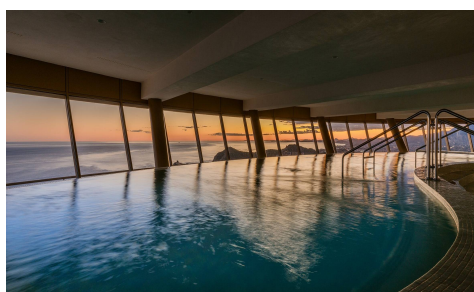

## Apartment in Benidorm

€895,000

3

2

179m<sup>2</sup>

N/A

Discover the ultimate in Mediterranean living, an iconic residential building located next to the tranquil Poniente Beach in Benidorm. Standing as the tallest structure along the Mediterranean coast, Intempo is renowned for its striking design and exceptional communal spaces, offering residents an unparalleled lifestyle. This luxurious resort features a spa, a state-of-the-art gym, and a variety of sports facilities. ~At 198 meters tall and spanning 47 floors, boasts 6,500 square meters of exclusive shared spaces, including a heated pool, private club, and multiple restaurants. Every apartment comes with three parking spaces, ensuring convenience for residents. ~Each apartment is flooded with natural Mediterranean light, offering breathtaking sea views and expansive