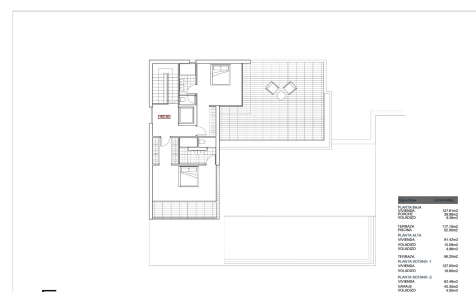

PEPE GINER ARQUITECTOS

SM46754R

Villa in Benissa

€2,750,000

4

4

548m²

964m²

N/A

Project for a luxury villa to be built in the Montemar area of the Benissa coast with sea views and views to Peñón de Ifach. This villa, with exposed paneled concrete finishes, has 4 floors that are connected with an elevator and an internal staircase. The ground floor has a large open living-dining-kitchen area and a toilet. The kitchen is fully equipped and it has a cooking island. Sliding doors at ceiling height give direct access to a spacious terrace and a pool. The upper floor has two bedrooms with en-suite bathrooms and a terrace. The property has 2 basements. The basement number 1 has another two bedrooms, each with its own bathroom and...(Ask for More Details!)