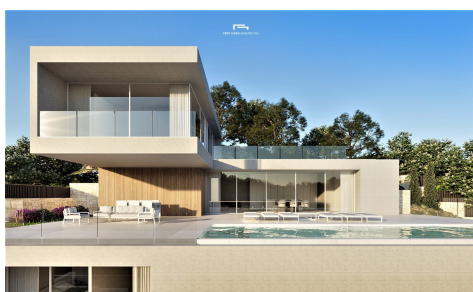

PEPE GINER ARQUITECTOS

SM46754R

Villa in Benissa

€2,750,000

4

4

548m²

964m²

N/A

Project for a luxury villa to be built in the Montemar area of the Benissa coast with sea views and views to Peñón de Ifach. This villa, with exposed paneled concrete finishes, has 4 floors that are connected with an elevator and an internal staircase. The ground floor has a large open living-dining-kitchen area and a toilet. The kitchen is fully equipped and it has a cooking island. Sliding doors at ceiling height give direct access to a spacious terrace and a pool. The upper floor has two bedrooms with en-suite bathrooms and a terrace. The property has 2 basements. The basement number 1 has another two bedrooms, each with its own bathroom and...(Ask for More Details!)