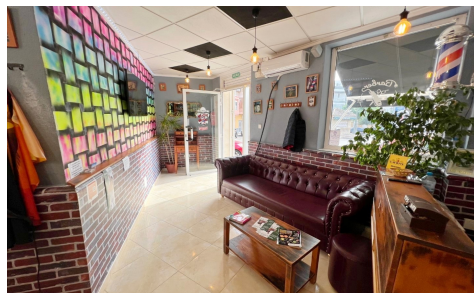

SPS67625M

Commercial in Guardamar del Segura €99,000

0

0

62m²

N/A