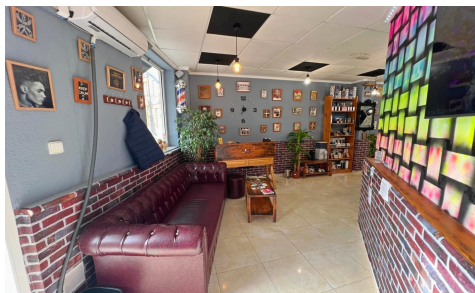

SPS67625M

Commercial in Guardamar del Segura €99,000

0

0

62m²

N/A