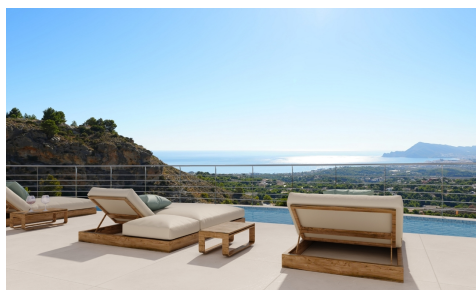

MLS15033M

Apartment in Cumbre del Sol

€2,146,000

4

5

616m²

N/A

À Turnkey Luxury Villa with Sea Views in Altea