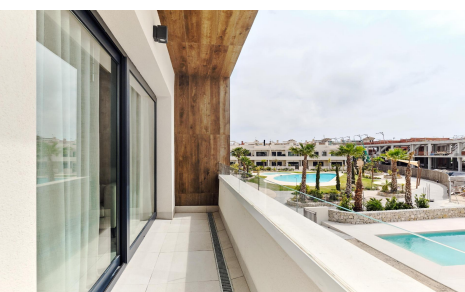

SPS42308L

Bungalow in Torrevieja

€380,000

2

2

106m²

N/A

DESIGN BUNGALOW BY THE SEA Residential in a newly developed area just 250m from the sea. Excellent location very close to the urban center of Torrevieja and surrounded by services, shops and restaurants. The Torrevieja General Hospital and the marina are also nearby. Excellent residential with a beautiful garden, swimming pool and fitness area. Enjoy this complete, modern, and charming bungalow with a minimalist design.