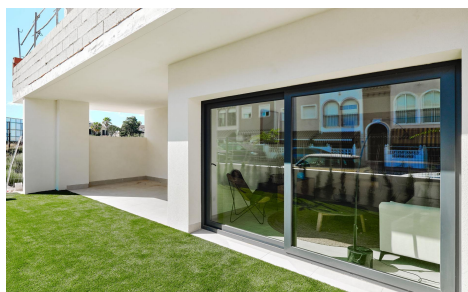

SPS99853N

Bungalow in Torrevieja

€370,000

2

2

100m²

42m²

DESIGN BUNGALOW BY THE SEA Residential in a newly developed area just 250m from the sea. Excellent location very close to the urban center of Torrevieja and surrounded by services, shops and restaurants. The Torrevieja General Hospital and the marina are also nearby. Excellent residential with a beautiful garden, swimming pool and fitness area. Enjoy this complete, modern, and charming bungalow with a minimalist design.