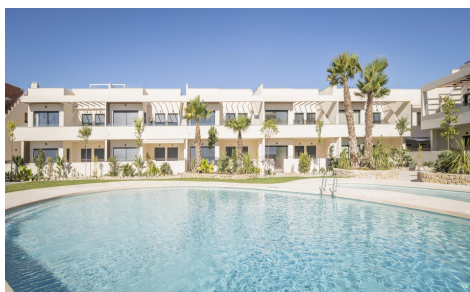

SPS99853N

Bungalow in Torrevieja

€370,000

2

2

100m²

42m²

DESIGN BUNGALOW BY THE SEA Residential in a newly developed area just 250m from the sea. Excellent location very close to the urban center of Torrevieja and surrounded by services, shops and restaurants. The Torrevieja General Hospital and the marina are also nearby. Excellent residential with a beautiful garden, swimming pool and fitness area. Enjoy this complete, modern, and charming bungalow with a minimalist design.