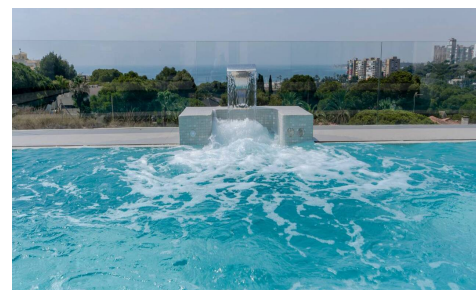

SPS51146X

Villa in Campoamor

€1,195,000

3

3

319m²

500m²

Model Penelope Off Plan - from €1,195,000 New build villa in Dehesa de Campoamor in a generous environment with sun almost all year round and with beautiful views of the sea and the pine forests of Campoamor, in this villa you can take it easy. Every morning, you will see the shimmering sun appear as you sip your first coffee of the day at the kitchen counter or on the large terrace, appreciating the greenery of the trees and the tranquility of the atmosphere. This home is all about comfort. The spacious living room becomes the meeting place to eat, meet with the family and enjoy movies with popcorn; or the kitchen, in the purest American...(Ask for More Details!)