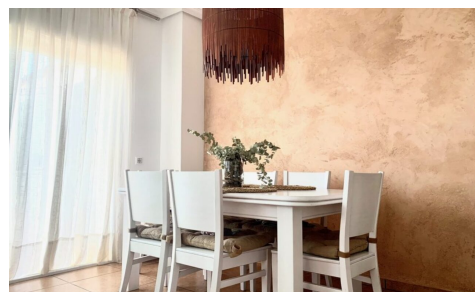

MLS98132X

**Other in Benitachell** **€310,000**

3

3

250m<sup>2</sup>

N/A

N/A

Discover Village Charm Reimagined 310000â,-