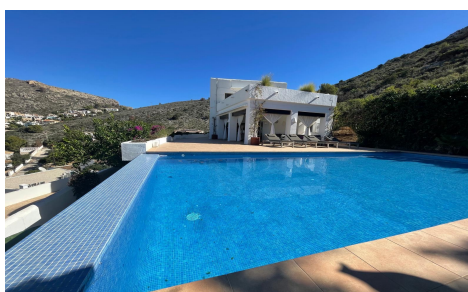

SPS18228W

Villa in Moraira

€1,899,000

3

4

229m²

1,143m²

Villa solace, El Portet, Moraira. Villa Solace "The Bond Villa" This delightful Ibizan-styled villa is owned by two world-acclaimed film and theatre producers, which gives a clue as to where the name of this villa came from. Perched on the hillside above the neighbouring villas look over the Valley of El Portet; this villa could be a setting out of a James Bond film, with dramatic panoramic open views of the Benrnia Mountains and the turquoise blue sea. As you approach Villa Solace, the architectural metal automated driveway gates glide open, revealing a long, sweeping drive that leads you to a spacious carport and the principal entrance of...(Ask for More Details!)