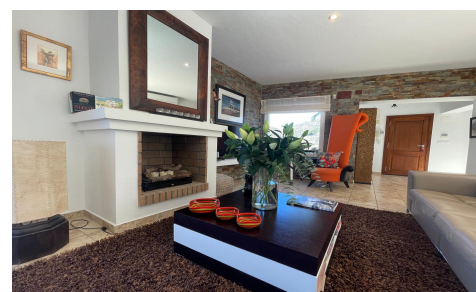

SPS18228W

Villa in Moraira

€1,899,000

3

4

229m²

1,143m²

Villa solace, El Portet, Moraira. Villa Solace "The Bond Villa" This delightful Ibizan-styled villa is owned by two world-acclaimed film and theatre producers, which gives a clue as to where the name of this villa came from. Perched on the hillside above the neighbouring villas look over the Valley of El Portet; this villa could be a setting out of a James Bond film, with dramatic panoramic open views of the Benrnia Mountains and the turquoise blue sea. As you approach Villa Solace, the architectural metal automated driveway gates glide open, revealing a long, sweeping drive that leads you to a spacious carport and the principal entrance of...(Ask for More Details!)