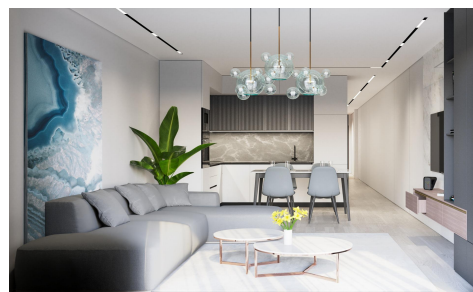

SPS52630Y

Penthouse in Torrevieja **€350,000**

2

1

74m²

N/A

Modern Apartments Just 250m from El Cura Beach in Torrevieja New Development in Prime Location This newly built apartment building is located just 250 meters from the famous El Cura Beach in Torrevieja, offering residents easy access to one of the most popular beaches in the area. The building consists of 17 units, featuring 1 and 2-bedroom apartments, each with 1 or 2 bathrooms. Additionally, there are penthouses available with private solariums and stunning sea views, perfect for enjoying the Mediterranean lifestyle. Premium Amenities for Relaxation Residents can take advantage of the rooftop community pool and solarium, ideal for unwinding after a day at the...(Ask for More Details!)